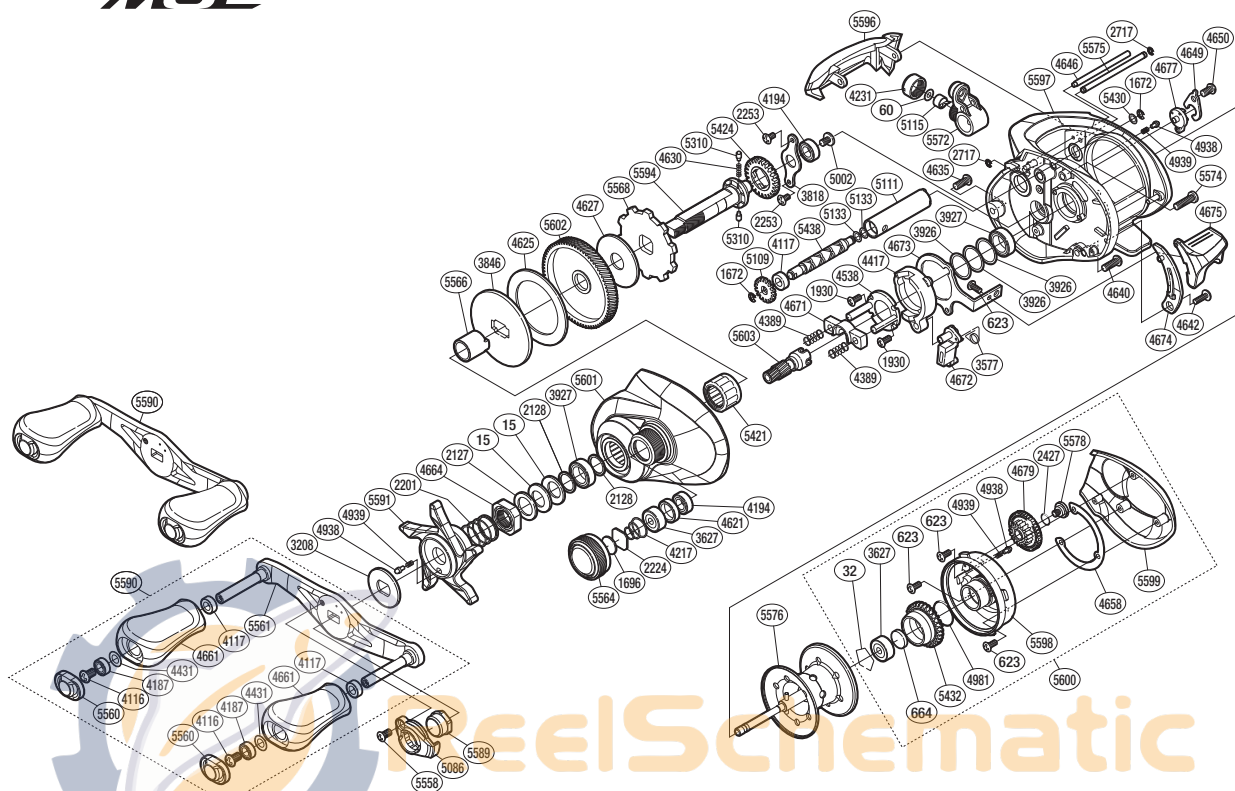

SHIMANO

CHRONARCH
MGL

SA-RB

CH MGL-151HG

Please note that the number of adjusting washers may not be the same as shown in the exploded views. (Adjustment will vary with each individual product.)

(51RH29C151X)

Part No.	Description	Part No.	Description	Part No.	Description
BNT0015	Drag Spring Washer	BNT4538	Clutch Cam Retainer	BNT5421	Roller Clutch Bearing
BNT0032	Bearing Retainer	BNT4621	Bearing Spacer	BNT5424	Idle Gear
BNT0060	Spacer	BNT4625	Drag Washer	BNT5430	Washer
BNT0623	Screw	BNT4627	Drag Washer	BNT5432	Brake Pipe Gear
BNT0664	Spacer B	BNT4630	Idle Gear Spring	BNT5438	Worm Shaft
BNT1672	E Lock	BNT4635	Screw	BNT5558	Screw
BNT1696	Cast Control Spacer	BNT4640	Screw	BNT5560	Handle Knob Seal
BNT1930	Screw	BNT4642	Screw	BNT5561	Handle Shank Assembly
BNT2127	Star Drag Spacer	BNT4646	Stabilizer Bar	BNT5564	Cast Control Cap
BNT2128	Bearing Washer	BNT4649	Cam Lever Retainer	BNT5566	Roller Clutch Inner Tube
BNT2201	Star Drag Spring	BNT4650	Screw	BNT5568	Anti-Reverse Ratchet
BNT2224	Spool Tension Spacer	BNT4658	Washer	BNT5572	Line Guide
BNT2253	Screw	BNT4661	Handle Knob	BNT5574	Screw
BNT2427	O Ring	BNT4664	Star Drag Nut	BNT5575	Line Guard
BNT2717	E Lock	BNT4671	Yoke	BNT5576	Spool Assembly
BNT3208	Star Drag Click Plate	BNT4672	Clutch Pawl	BNT5578	Screw
BNT3577	Clutch Pawl Spring	BNT4673	Clutch Plate	BNT5589	Handle Nut
BNT3627	Ball Bearing	BNT4674	Clutch Bar Guide	BNT5590	Handle Assembly
BNT3818	Drive Shaft Retainer	BNT4675	Quick-Fire li Clutch Bar	BNT5591	Star Drag
BNT3846	Key Washer	BNT4677	Side Plate Cam Lever	BNT5594	Drive Shaft
BNT3926	Washer	BNT4679	Br Dial	BNT5596	Level Wind Protector
BNT3927	Ball Bearing	BNT4938	Click Pin	BNT5597	Frame
BNT4116	Screw	BNT4939	Click Spring	BNT5598	Brake Case
BNT4117	Bushing	BNT4981	O Ring	BNT5599	Right Side Plate
BNT4187	Ball Bearing	BNT5002	Screw	BNT5600	Right Side Plate Assembly
BNT4194	Ball Bearing	BNT5086	Handle Retainer	BNT5601	Left Side Plate
BNT4217	Spool Tension Spring	BNT5109	Idle Gear	BNT5602	Drive Gear
BNT4231	Pawl Cap	BNT5111	Level Wind Guard	BNT5603	Pinion Gear
BNT4389	Yoke Spring	BNT5115	Line Guide Pawl		
BNT4417	Clutch Cam	BNT5133	Washer		
BNT4431	Washer	BNT5310	Idle Gear Pin	BNT4692	B-100 Oil (accessory)